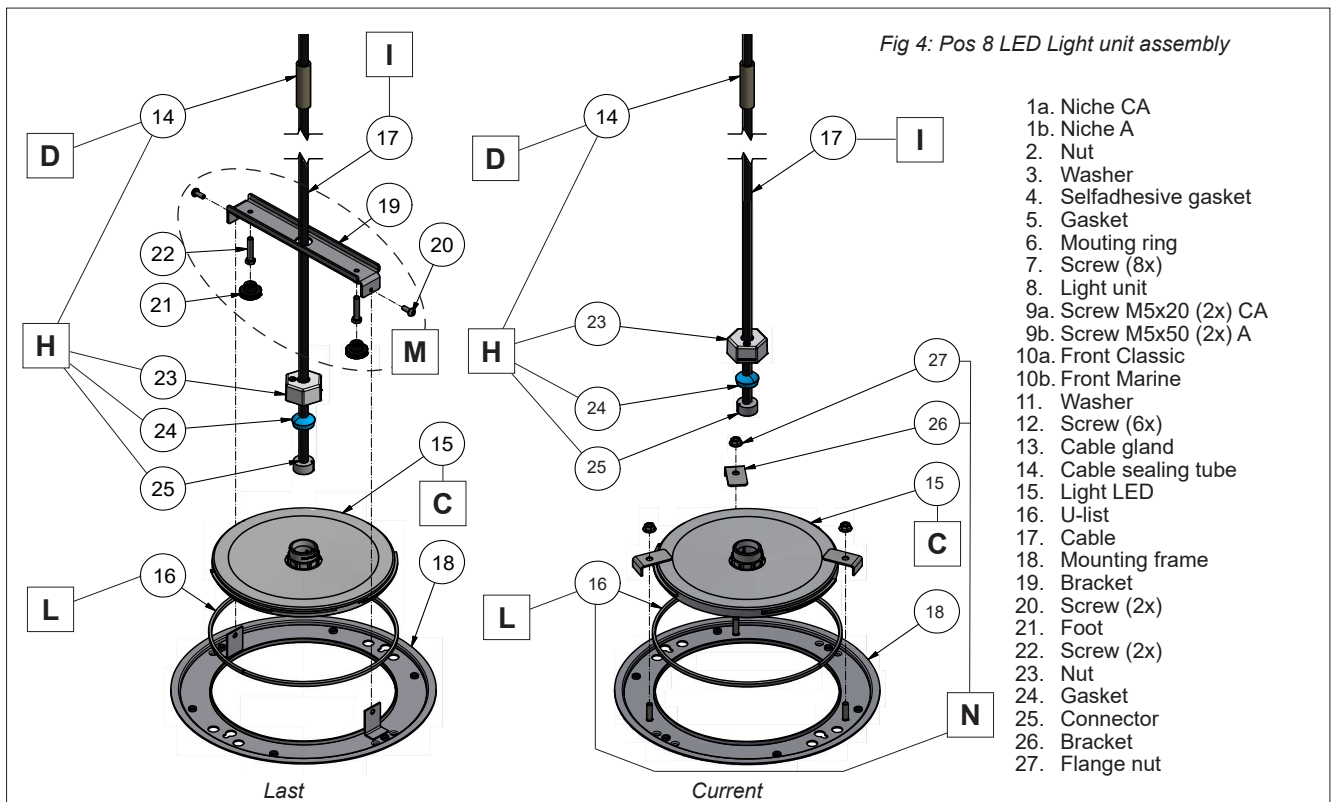

## Classic 170

Item no.	Type
150284	A 170VS-RGB
150294	CA 170VS-RGB
150584	A 170VS-WW-DVM
150594	CA 170VS-WW-DVM
150784	A 170VS-RGB-DVM
150794	CA 170VS-RGB-DVM

- 1a. Niche CA
- 1b. Niche A
- 2. Nut
- 3. Washer
- 4. Selfadhesive gasket
- 5. Gasket
- 6. Mounting ring
- 7. Screw (8x)
- 8. Light unit
- 9a. Screw M5x20 (2x) CA
- 9b. Screw M5x20 (2x) A
- 10a. Front Classic
- 10b. Front Marine
- 11. Washer
- 12. Screw (6x)
- 13. Cable gland
- 14. Cable sealing tube
- 15. Light LED
- 16. U-list
- 17. Cable
- 18. Mounting frame
- 19. Bracket
- 20. Screw (2x)
- 21. Foot
- 22. Screw (2x)
- 23. Nut
- 24. Gasket
- 25. Connector
- 26. Bracket
- 27. Flange nut

## Spare parts

	Pos	Description	Item no.
A	4, 5, 6, 7	Sealing kit	633301
B	8	LED unit assembly 170VS-WW warm white	633330
		LED unit assembly 170VS-RGB	633328
		LED unit assembly 170VS-RGB-DVM	633336
C	15	LED light warm white	EXPIRED
		LED light RGB	EXPIRED
		LED light RGB-DVM	EXPIRED
D	13, 14	Cable gland PG16 + Cable seling tube	633309
E	10a	Front Classic 170	633310
F	10b	Front Marine	633305
G	2, 3, 7, 9a, 9b, 11, 12	Screw kit	633311
H	14, 23, 24, 25	Contactoer parts (blue)	633400
I	17	Cable L=4m	633407
J	–	Junction box	12310
K	–	Cable conduit	12330
L	16	U-strip, 10pcs	633307
M	19, 20, 21, 22	Mounting bracket	EXPIRED
N	16, 18, 26, 27	Replacement kit - New mounting frame for LED unit assembly	633338
O	a, b, c, d	Connection parts for niche	633341