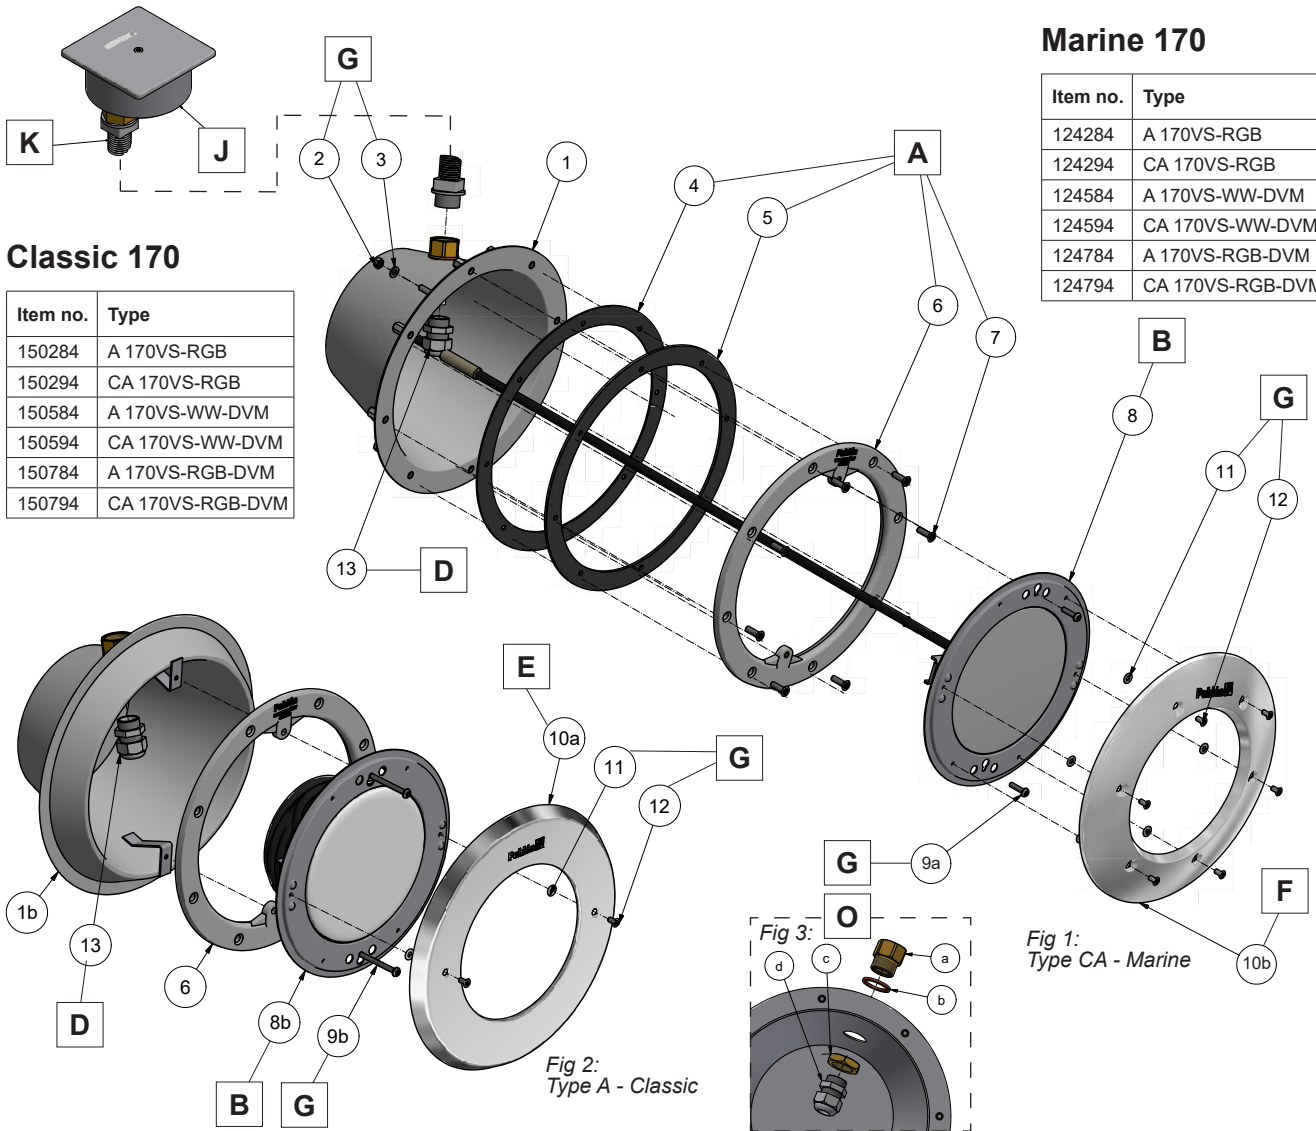

# LED light 170VS - Spare parts

## Marine 170

Item no.	Type
124284	A 170VS-RGB
124294	CA 170VS-RGB
124584	A 170VS-WW-DVM
124594	CA 170VS-WW-DVM
124784	A 170VS-RGB-DVM
124794	CA 170VS-RGB-DVM

## Classic 170

Item no.	Type
150284	A 170VS-RGB
150294	CA 170VS-RGB
150584	A 170VS-WW-DVM
150594	CA 170VS-WW-DVM
150784	A 170VS-RGB-DVM
150794	CA 170VS-RGB-DVM

- 1a. Niche CA
- 1b. Niche A
- 2. Nut
- 3. Washer
- 4. Selfadhesive gasket
- 5. Gasket
- 6. Mounting ring
- 7. Screw (8x)
- 8. Light unit
- 9a. Screw M5x20 (2x) CA
- 9b. Screw M5x20 (2x) A
- 10a. Front Classic
- 10b. Front Marine
- 11. Washer
- 12. Screw (6x)
- 13. Cable gland
- 14. Cable sealing tube
- 15. Light LED
- 16. U-list
- 17. Cable
- 18. Mounting frame
- 19. Bracket
- 20. Screw (2x)
- 21. Foot
- 22. Screw (2x)
- 23. Nut
- 24. Gasket
- 25. Connector
- 26. Bracket
- 27. Flange nut

## Spare parts

	Pos	Description	Item no.
A	4, 5, 6, 7	Sealing kit	633301
B	8	LED unit assembly 170VS-WW warm white	633330
		LED unit assembly 170VS-RGB	633328
		LED unit assembly 170VS-RGB-DVM	633336
C	15	LED light warm white	EXPIRED
		LED light RGB	EXPIRED
		LED light RGB-DVM	EXPIRED
D	13, 14	Cable gland PG16 + Cable seling tube	633309
E	10a	Front Classic 170	633310
F	10b	Front Marine	633305
G	2, 3, 7, 9a, 9b, 11, 12	Screw kit	633311
H	14, 23, 24, 25	Contactoer parts (blue)	633400
I	17	Cable L=4m	633407
J	–	Junction box	12310
K	–	Cable conduit	12330
L	16	U-strip, 10pcs	633307
M	19, 20, 21, 22	Mounting bracket	EXPIRED
N	16, 18, 26, 27	Replacement kit - New mounting frame for LED unit assembly	633338
O	a, b, c, d	Connection parts for niche	633341